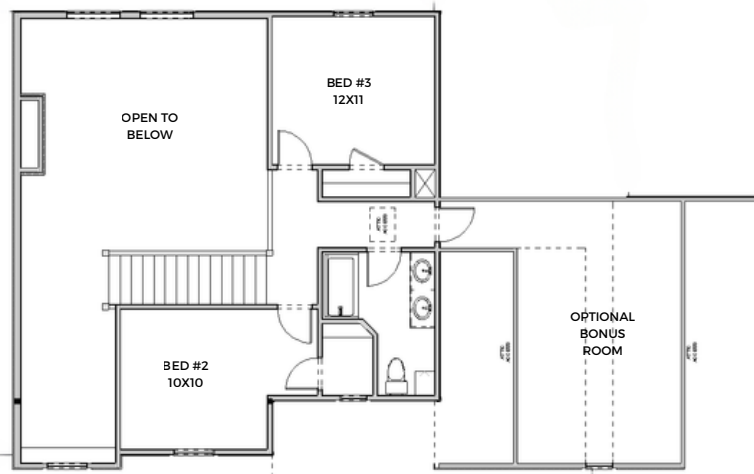

ELEVATION B

THE LEXINGTON

SIZE **2111-2700+ SF**

TYPE MAIN LEVEL MASTER

HOME OVERVIEW

 3+
Bedrooms

 2.5
Bathrooms

 2+
Garage Space

[CONTACT US](#)

INFO@ELLISHOMEBUILDERS.COM

THE LEXINGTON

MAIN LEVEL | THREE CAR GARAGE AVAILABLE

SECOND LEVEL |
OPTIONAL BONUS ROOM

CONTACT US

INFO@ELLISHOMEBUILDERS.COM