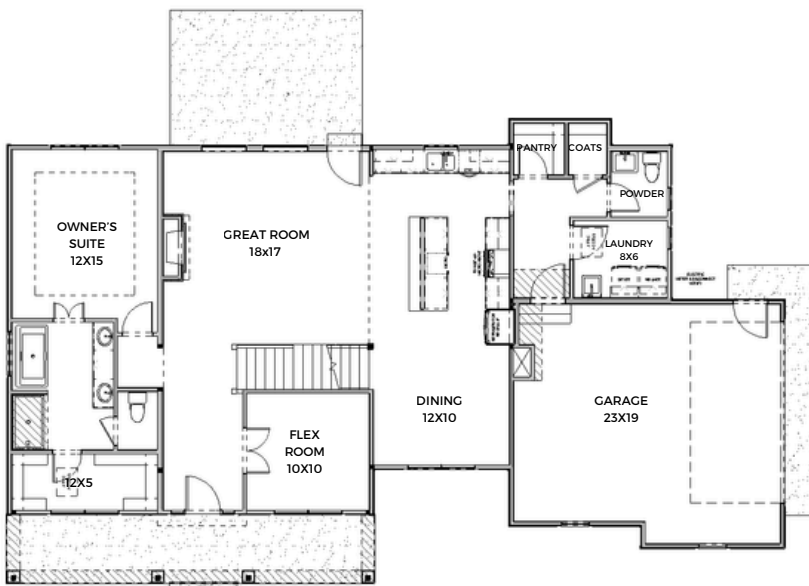

ELEVATION B

THE LEXINGTON

SIZE **2111-2700+ SF**

TYPE MAIN LEVEL MASTER

HOME OVERVIEW

 3+
Bedrooms

 2.5
Bathrooms

 2+
Garage Space

[CONTACT US](#)

INFO@ELLISHOMEBUILDERS.COM

THE LEXINGTON

MAIN LEVEL | THREE CAR GARAGE AVAILABLE

SECOND LEVEL |
OPTIONAL BONUS ROOM

CONTACT US

INFO@ELLISHOMEBUILDERS.COM