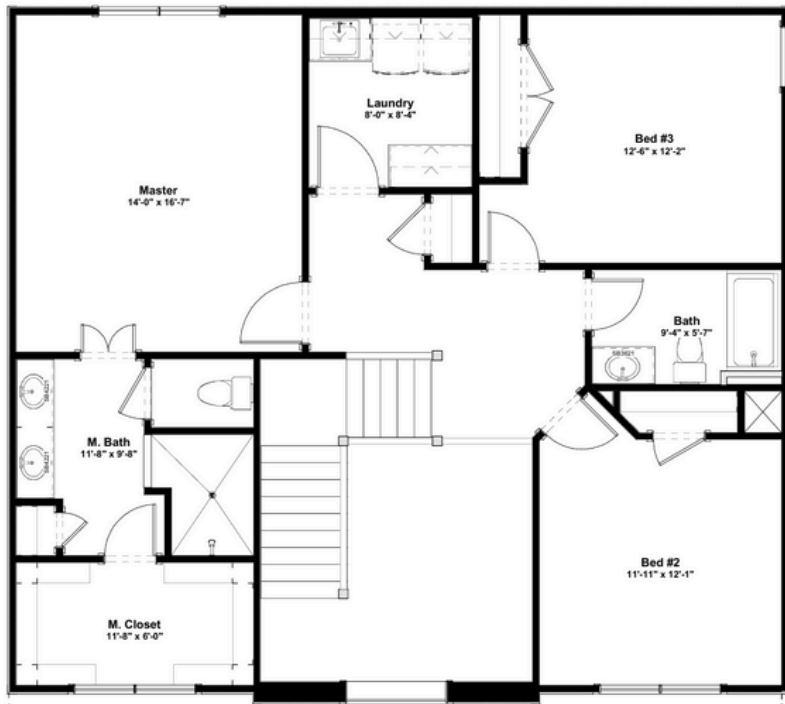

ELEVATION A

THE FRANKFORT

SIZE

2452+

TYPE

TWO-STORY

HOME OVERVIEW

 3+
Bedrooms

 2.5+
Bathrooms

 3
Garage Space

CONTACT US

INFO@ELLISHOMEBUILDERS.COM

THE FRANKFORT

MAIN LEVEL

SECOND LEVEL

CONTACT US