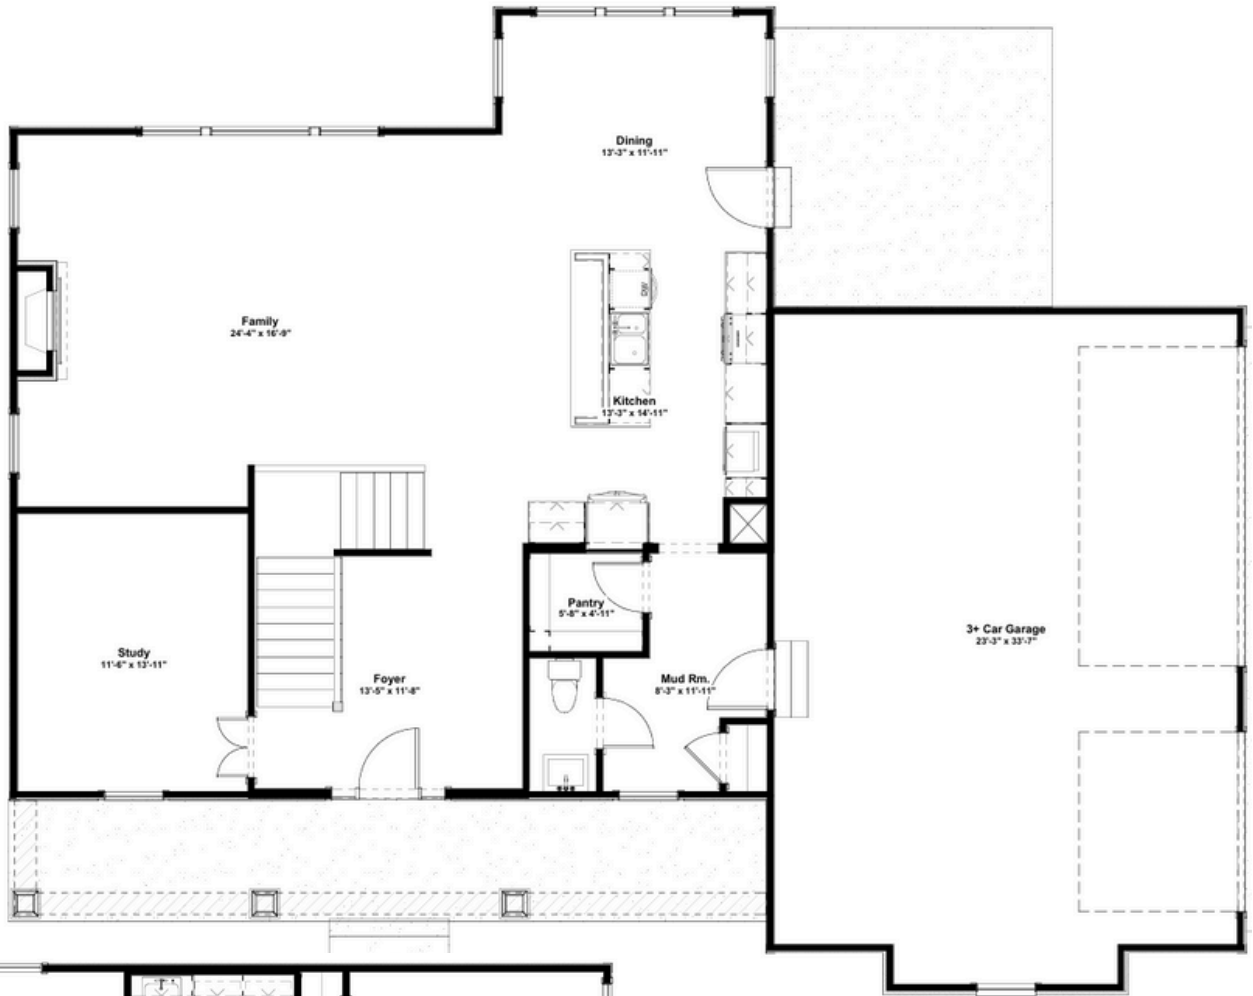

ELEVATION A

THE FRANKFORT

SIZE

2452+

TYPE

TWO-STORY

HOME OVERVIEW

 3+
Bedrooms

 2.5+
Bathrooms

 3
Garage Space

CONTACT US

INFO@ELLISHOMEBUILDERS.COM

THE FRANKFORT

MAIN LEVEL

SECOND LEVEL

CONTACT US