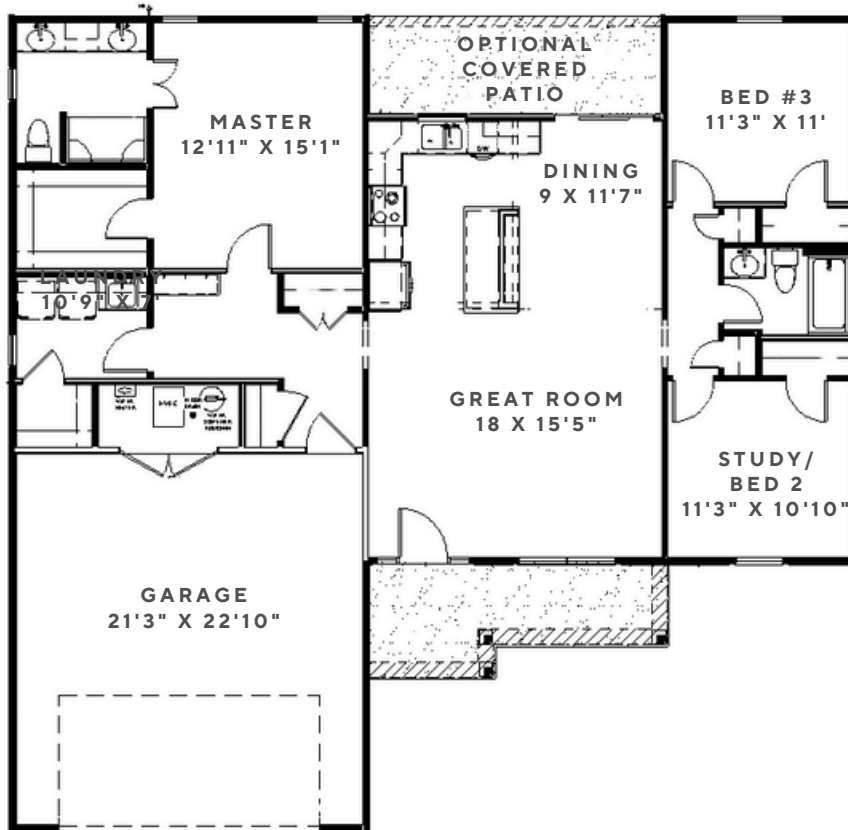

ELEVATION A

THE CASTLEWOOD COTTAGE

SIZE

1487

TYPE

RANCH

HOME OVERVIEW

 3
Bedrooms

 2
Bathrooms

 2
Garage Space

[CONTACT US](#)

INFO@ELLISHOMEBUILDERS.COM

THE CASTLEWOOD COTTAGE

MAIN LEVEL

OPTIONAL
3RD CAR
GARAGE
AVAILABLE

OPTIONAL
SIDE-ENTRY
GARAGE
AVAILABLE