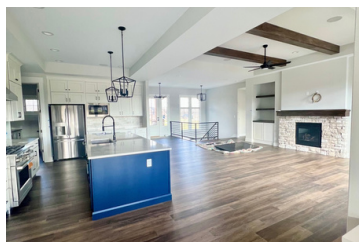

ELEVATION A

THE SACRAMENTO

SIZE

2650

TYPE

RANCH

FOYER

GREAT ROOM

KITCHEN

MASTER BEDROOM

HOME OVERVIEW

 3+
Bedrooms

 2.5+
Bathrooms

 3
Garage Space

CONTACT US

INFO@ELLISHOMEBUILDERS.COM