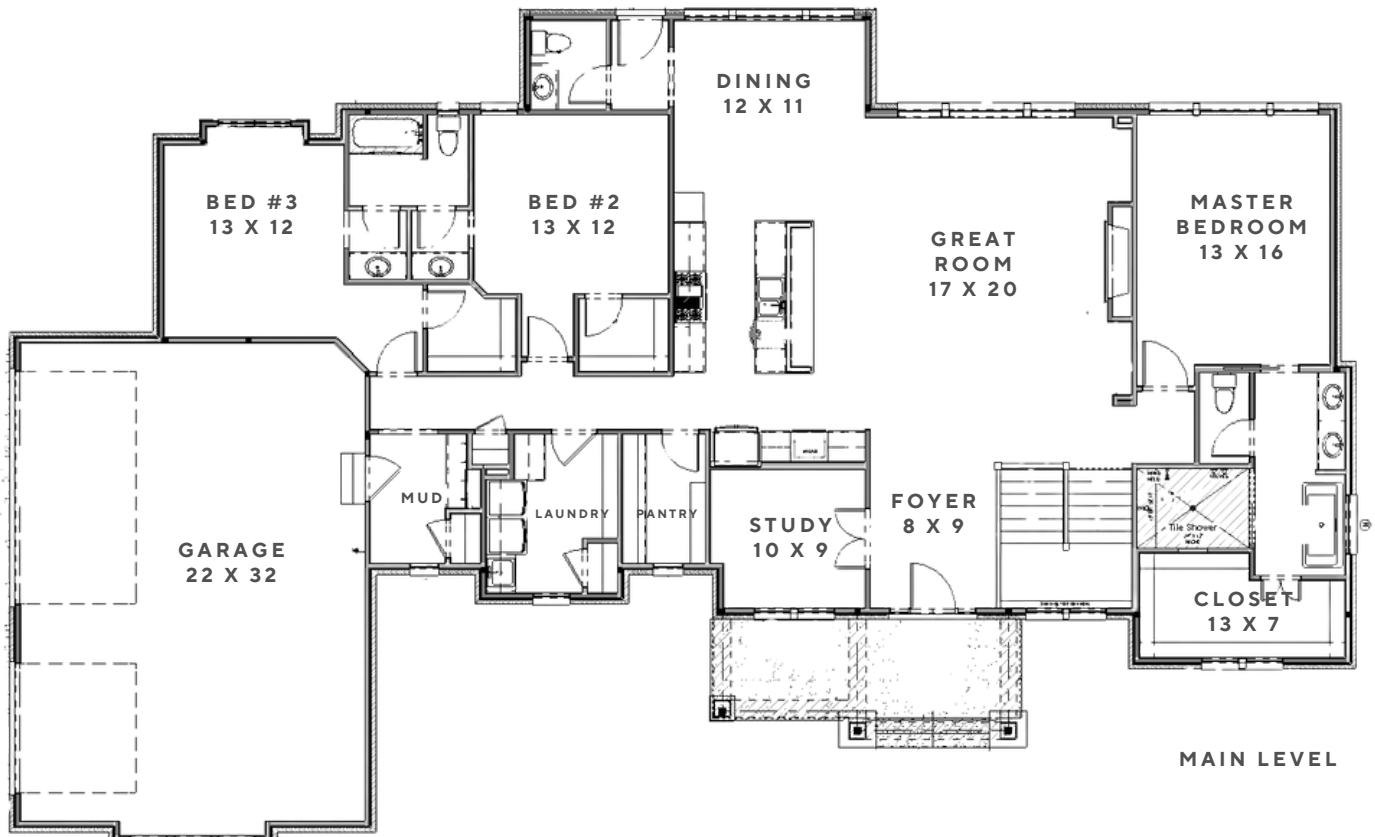

CONTACT US

INFO@ELLISHOMEBUILDERS.COM