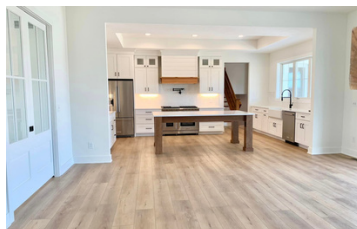

ELEVATION A

THE GEORGETOWN

SIZE

2297

TYPE

RANCH

GREAT ROOM

KITCHEN