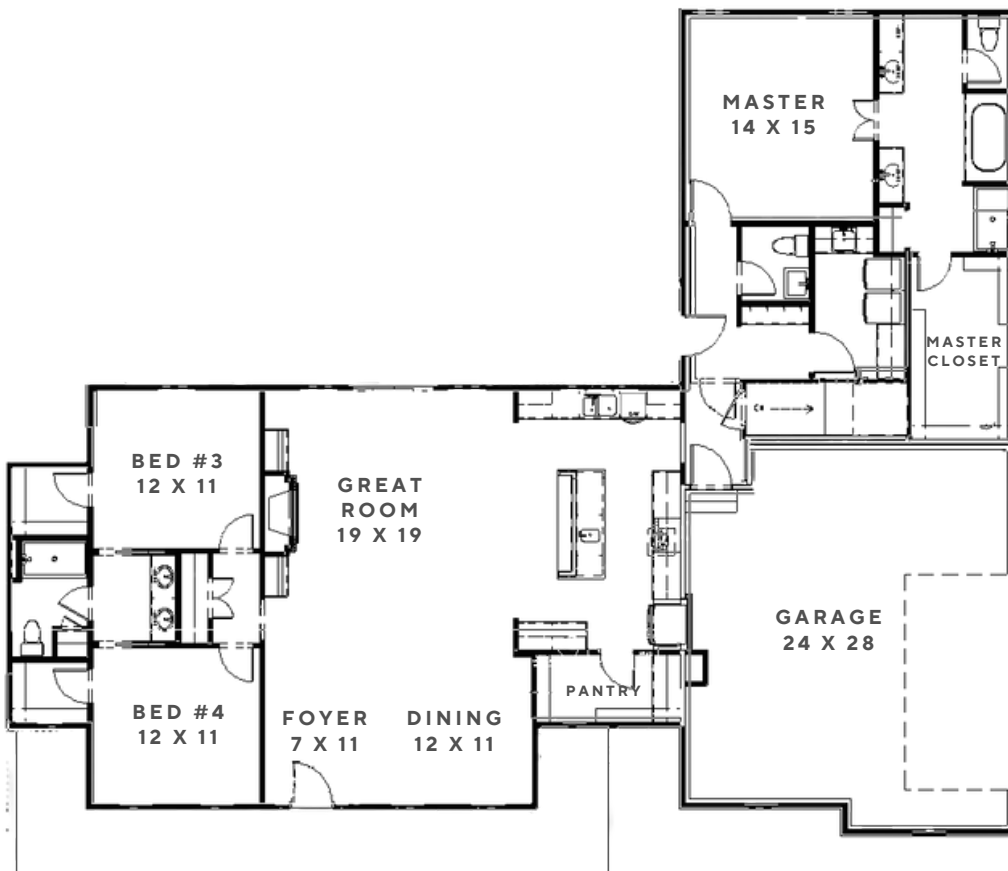

MAIN LEVEL

CONTACT US

INFO@ELLISHOMEBUILDERS.COM