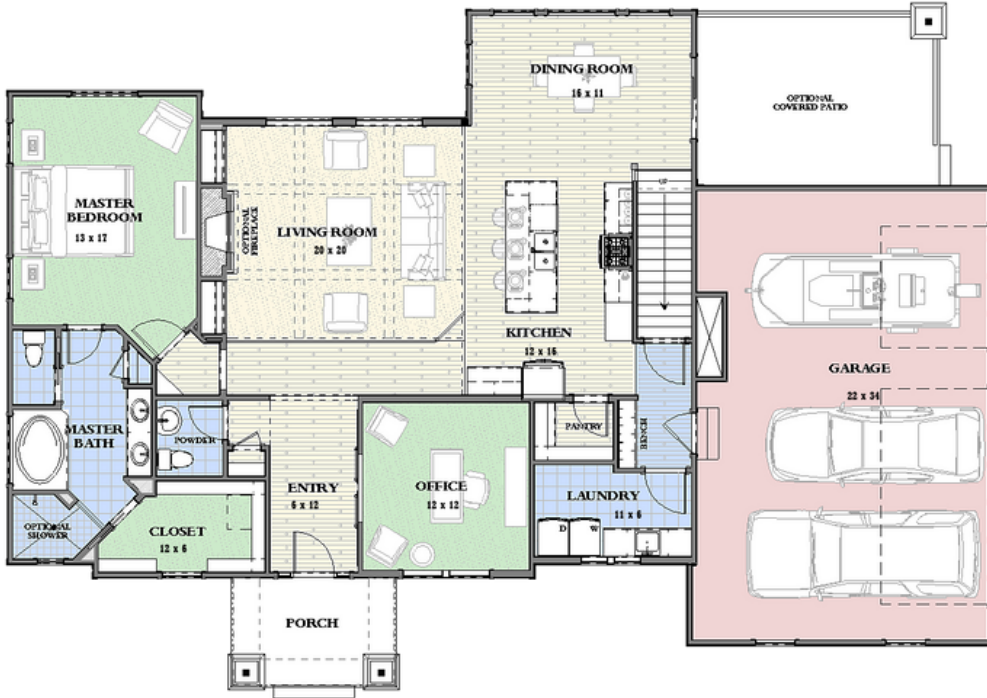

THE KINGSTON

MAIN LEVEL

CONTACT US

INFO@ELLISHOMEBUILDERS.COM