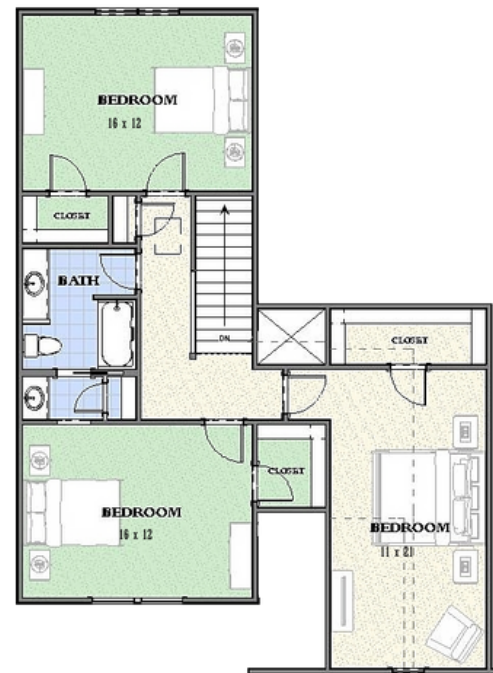

SECOND LEVEL

CONTACT US

INFO@ELLISHOMEBUILDERS.COM