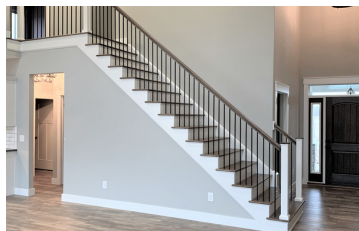

ELEVATION A

THE BRADFORD

SIZE

2407+

TYPE

MAIN LEVEL MASTER

GREAT ROOM

FOYER / STAIRS