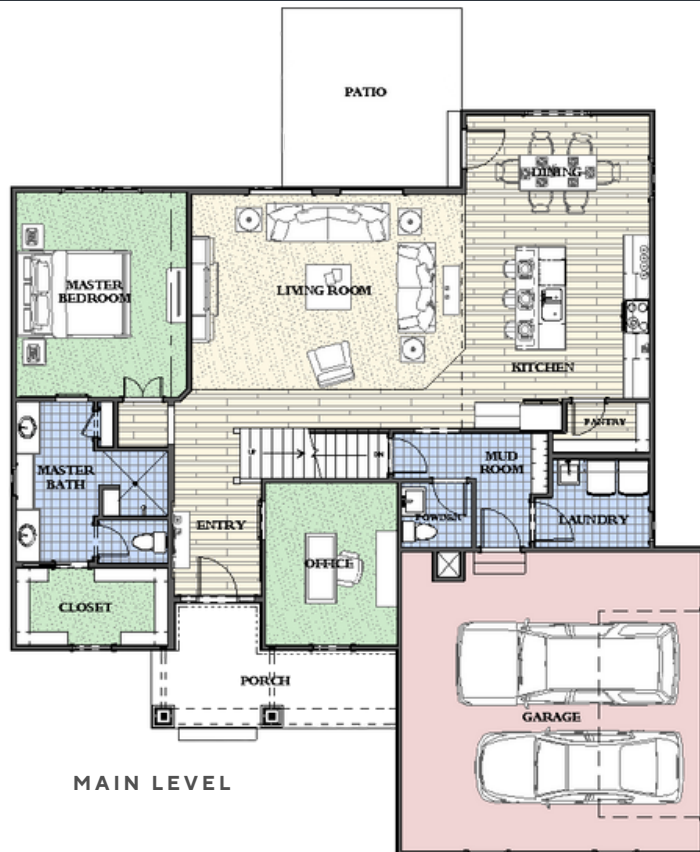

THE BRADFORD

MAIN LEVEL

SECOND LEVEL

CONTACT US

INFO@ELLISHOMEBUILDERS.COM